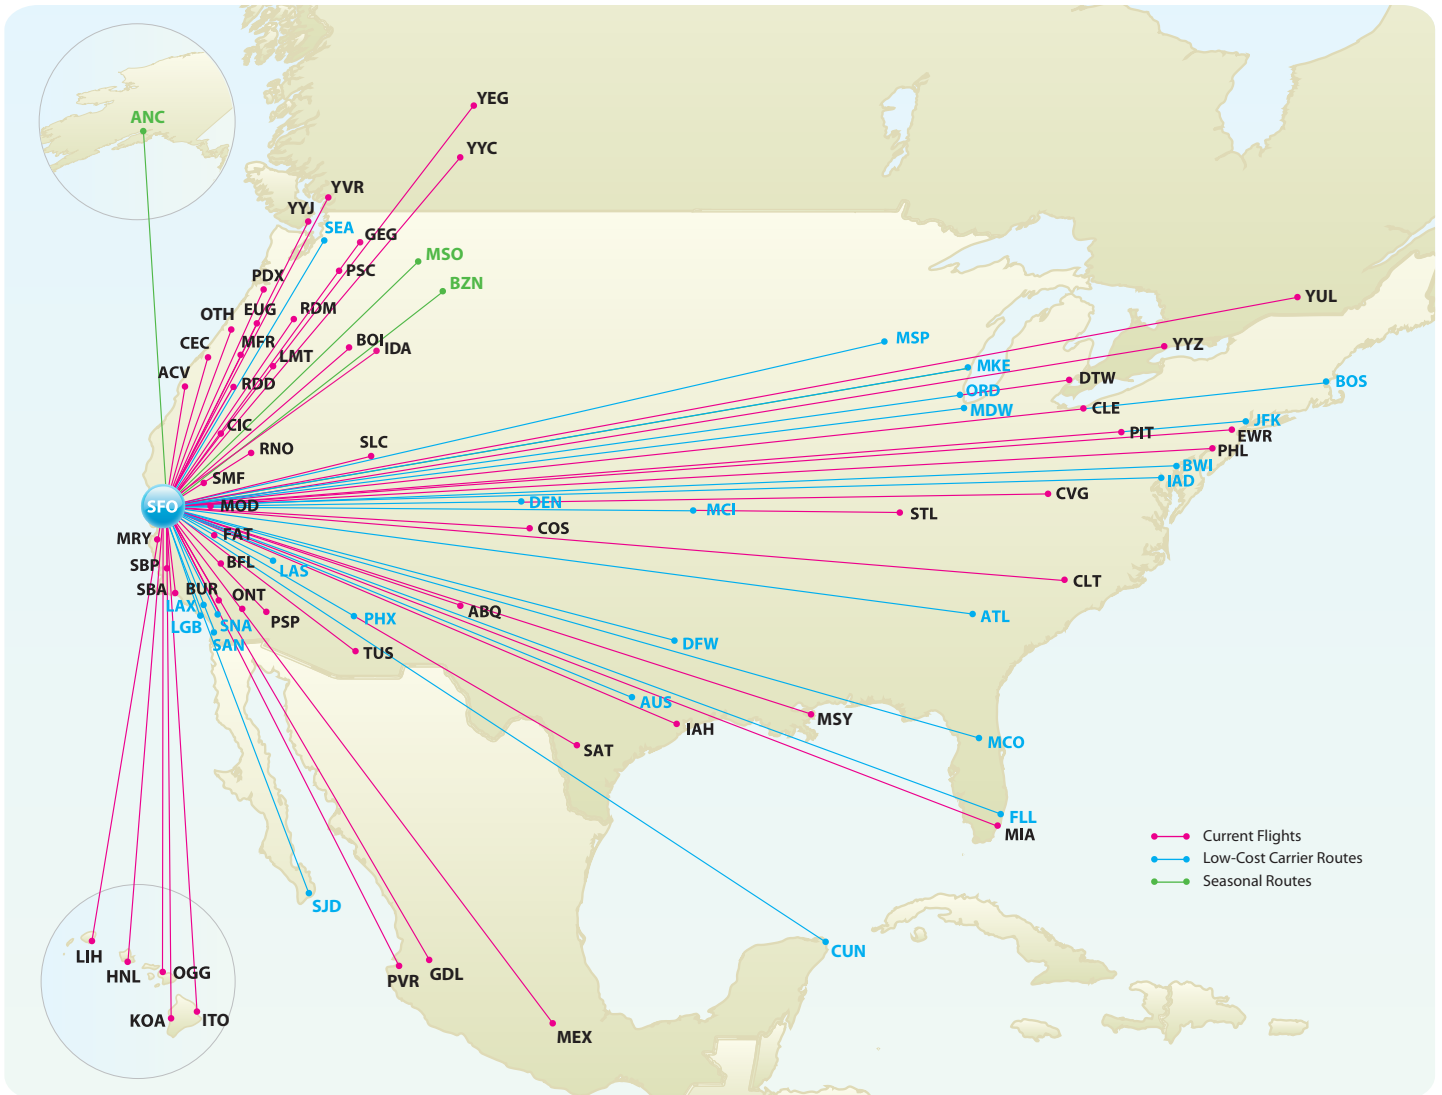

# NORTH AMERICA ROUTES

San Francisco International Airport

ABQ Albuquerque, NM	CVG Cincinnati, OH	LAX Los Angeles, CA *	OGG Kahului/Maui, HI	SJD San Jose Cabo, MEX
ACV Eureka, CA	DEN Denver, CO *	LGB Long Beach, CA *	ORD Chicago-O'Hare, IL *	SLC Salt Lake City, UT
ANC Anchorage, AK	DFW Dallas/Fort Worth, TX *	LIH Lihue/Kauai, HI	PDX Portland, OR	SMF Sacramento, CA
ATL Atlanta, GA *	DTW Detroit, MI	LMT Klamath Falls, OR	PHL Philadelphia, PA	SNA Orange County, CA *
AUS Austin, TX *	EUG Eugene, OR	MCI Kansas City, MO *	PHX Phoenix, AZ *	STL St. Louis, MO
BFL Bakersfield, CA	EWR Newark, NJ	MCO Orlando, FL *	PIT Pittsburg, PA	TUS Tucson, AZ
BOI Boise, ID	FAT Fresno, CA	MDW Chicago-Midway, IL *	PSC Pasco/Tri-Cities, WA	YEG Edmonton, CAN
BOS Boston, MA *	FLL Fort Lauderdale, FL *	MEX Mexico City, MEX	PSP Palm Springs, CA	YUL Montréal-PET, CAN
BUR Burbank, CA	GDL Guadalajara, MEX	MFR Medford, OR	PVR Puerto Vallarta, MEX	YYC Calgary, CAN
BWI Baltimore, MD *	GEG Spokane, WA	MIA Miami, FL	RDD Redding, CA	YYZ Toronto, CAN
BZN Bozeman, MT	HNL Honolulu/Oahu, HI	MKE Milwaukee, WI *	RDM Redmond, OR	YVR Vancouver, CAN
CEC Crescent City, CA	IAD Washington-Dulles, VA *	MOD Modesto, CA	RNO Reno, NV	YYJ Victoria, CAN
CIC Chico, CA	IAH Houston, TX	MRY Monterey, CA	SAN San Diego, CA *	
CLE Cleveland, OH	IDA Idaho Falls, ID	MSO Missoula, MT	SAT San Antonio, TX	
CLT Charlotte, NC	JFK New York, NY *	MSP Minneapolis/St. Paul, MN *	SBA Santa Barbara, CA	
COS Colorado Springs, CO	KOA Kona-Hawaii, HI	ONT Ontario, CA	SBP San Luis Obispo, CA	
CUN Cancun, MEX	LAS Las Vegas, NV *	OTH North Bend, OR	SEA Seattle/Tacoma, WA *	

\* Low cost service available from one or more of the following carriers: Virgin America, JetBlue, Frontier, AirTrain, Midwest and Sun Country.