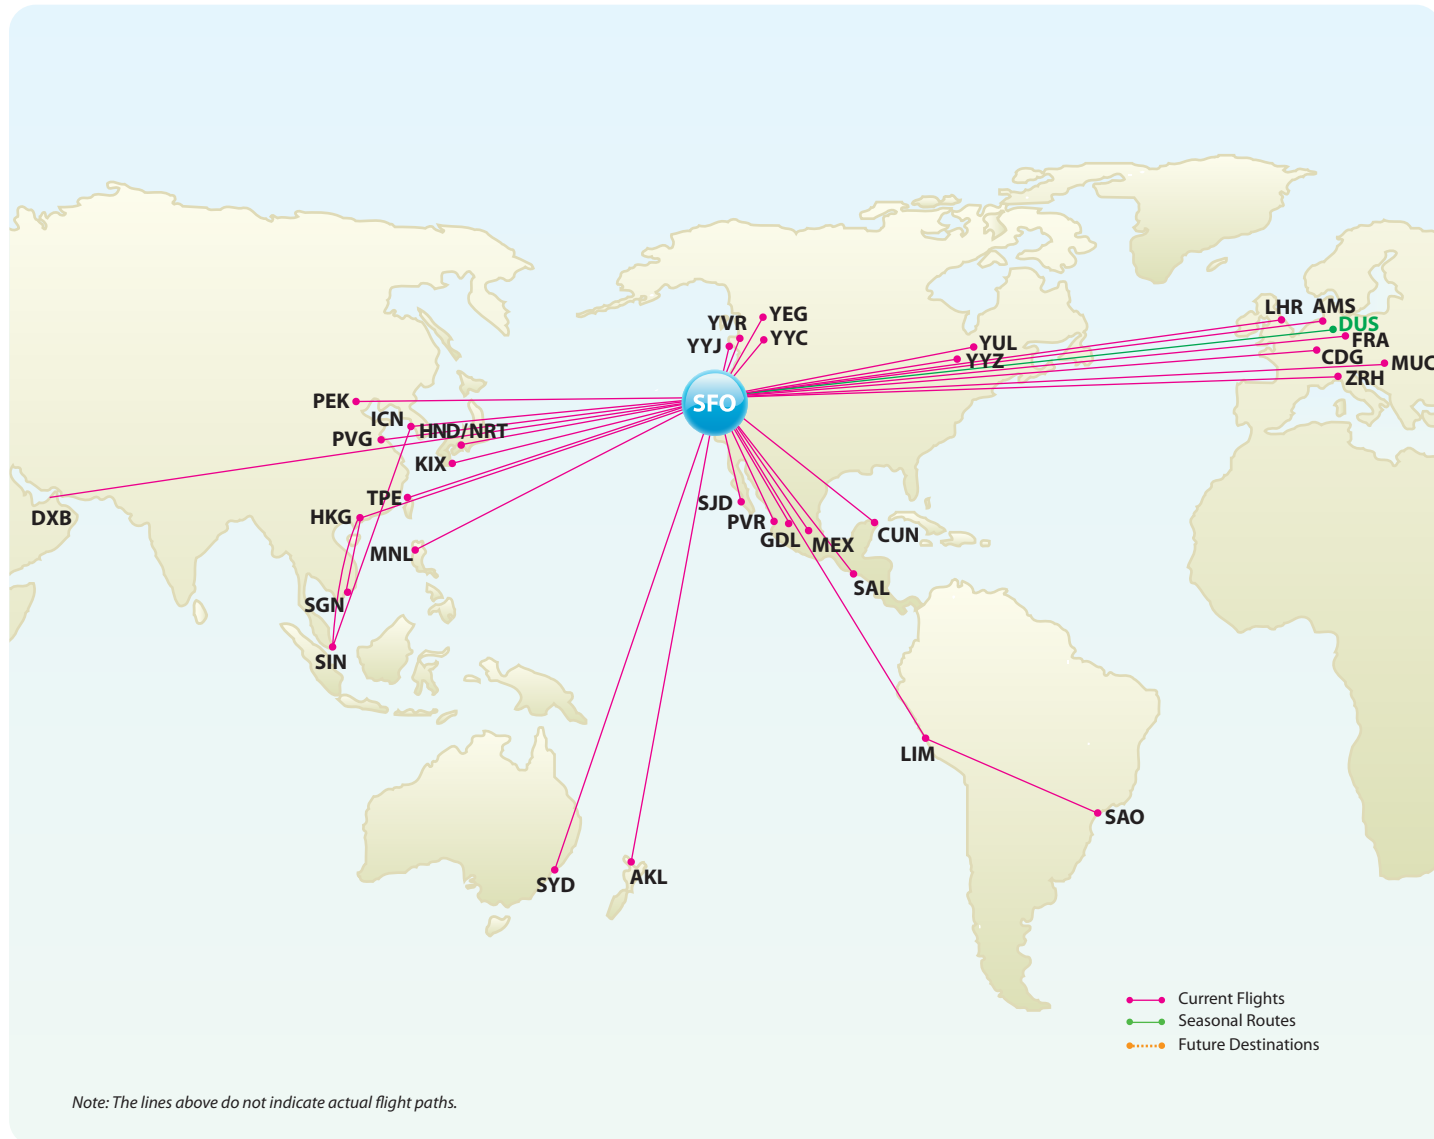

## INTERNATIONAL ROUTES

San Francisco International Airport

AKL Auckland, NZ

AMS Amsterdam, NL

CDG Paris-De Gaulle, FR

CUN Cancun, MX

DUS Duesseldorf, DE

DXB Dubai, United Arab Emirates

FRA Frankfurt, DE

GDL Guadalajara, MX

HND Tokyo-Haneda, JP

HKG Hong Kong, HK

ICN Seoul-Incheon, KR

KIX Osaka-Kansai, JP

LHR London-Heathrow, EN, GB

LIM Lima, PE

MEX Mexico City, MX

MNL Manila, PH

MUC Munich, DE

NRT Tokyo-Narita, JP

PEK Beijing, CN

PVG Shanghai, CN

PVR Puerto Vallarta, MX

SAL San Salvador, SV

SAO Sao Paulo, BR (via Lima, Peru)

SGN Ho Chi Minh via Hong Kong, HK

SIN Singapore via Hong Kong or Seoul

SJD San Jose Cabo, MX

SYD Sydney, NS, AU

TPE Taipei, TW

YEG Edmonton, AB, CA

YUL Montreal-PET, QC, CA